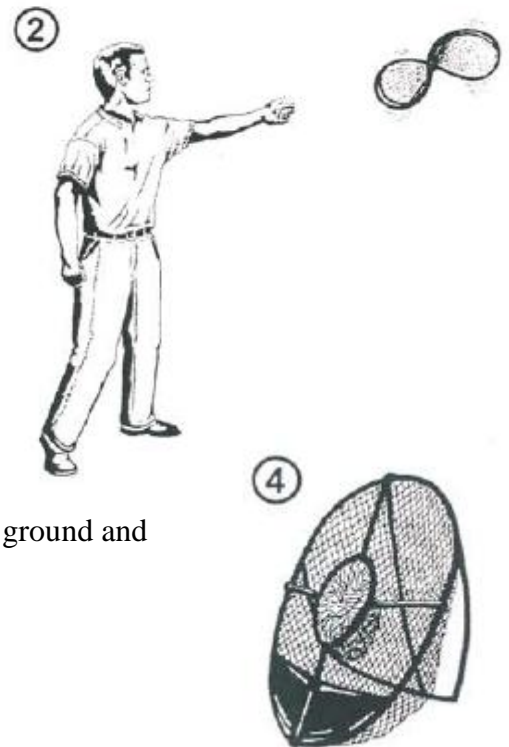

MODEL: S000593

GOLF CHIPPING NET

WARNING: THIS PRODUCT OPENS VERY QUICKLY. Start in a 5' (152cm) clear area. PEOPLE OR OBJECTS SHOULD NOT BE NEAR OBJECT WHEN OPENING. CHILDREN UNDER 12 SHOULD NOT OPEN OR CLOSE THIS PRODUCT.

OPENING & ASSEMBLING THE GOLF CHIPPING NET:

1. Be sure that a 5' (152cm) area is clear around you. Remove the Golf Chipping Net from the carton and plastic poly-bag. Hold the edge of Golf Chipping Net securely and remove the storage strap.
2. With both hands, toss the Golf Chipping Net away from you and it will open automatically.
3. Position the Golf Chipping Net with the mesh net facing towards you. Attach the four hook and loop tapes to secure the inner target.
4. Place the Golf Chipping Net with the nylon ball catch near the ground and you're ready to practice hitting and chipping.

CLOSING THE GOLF CHIPPING NET:

5. Disengage the inner target and set it aside.
6. Grasp both sides of the Golf Chipping Net.
7. Twist one hand away from you to form a "figure 8" with the frame.
8. Fold the "figure 8" in half by bringing your hands together and grasping both sides of the Golf Chipping Net firmly, so the Golf Chipping Net won't snap open.
9. Place the inner target in the center of the folded Golf Chipping Net.
10. Wrap the storage strap around the Golf Chipping Net.

INSTRUCTIONS FOR USE:

POSITION OF PRODUCT

We recommend extreme caution when using this product indoors. While indoors, practice only in open 10' x 10' (304cm x 304cm) spaces, not on hard surfaces or near furniture, walls, posts or beams.